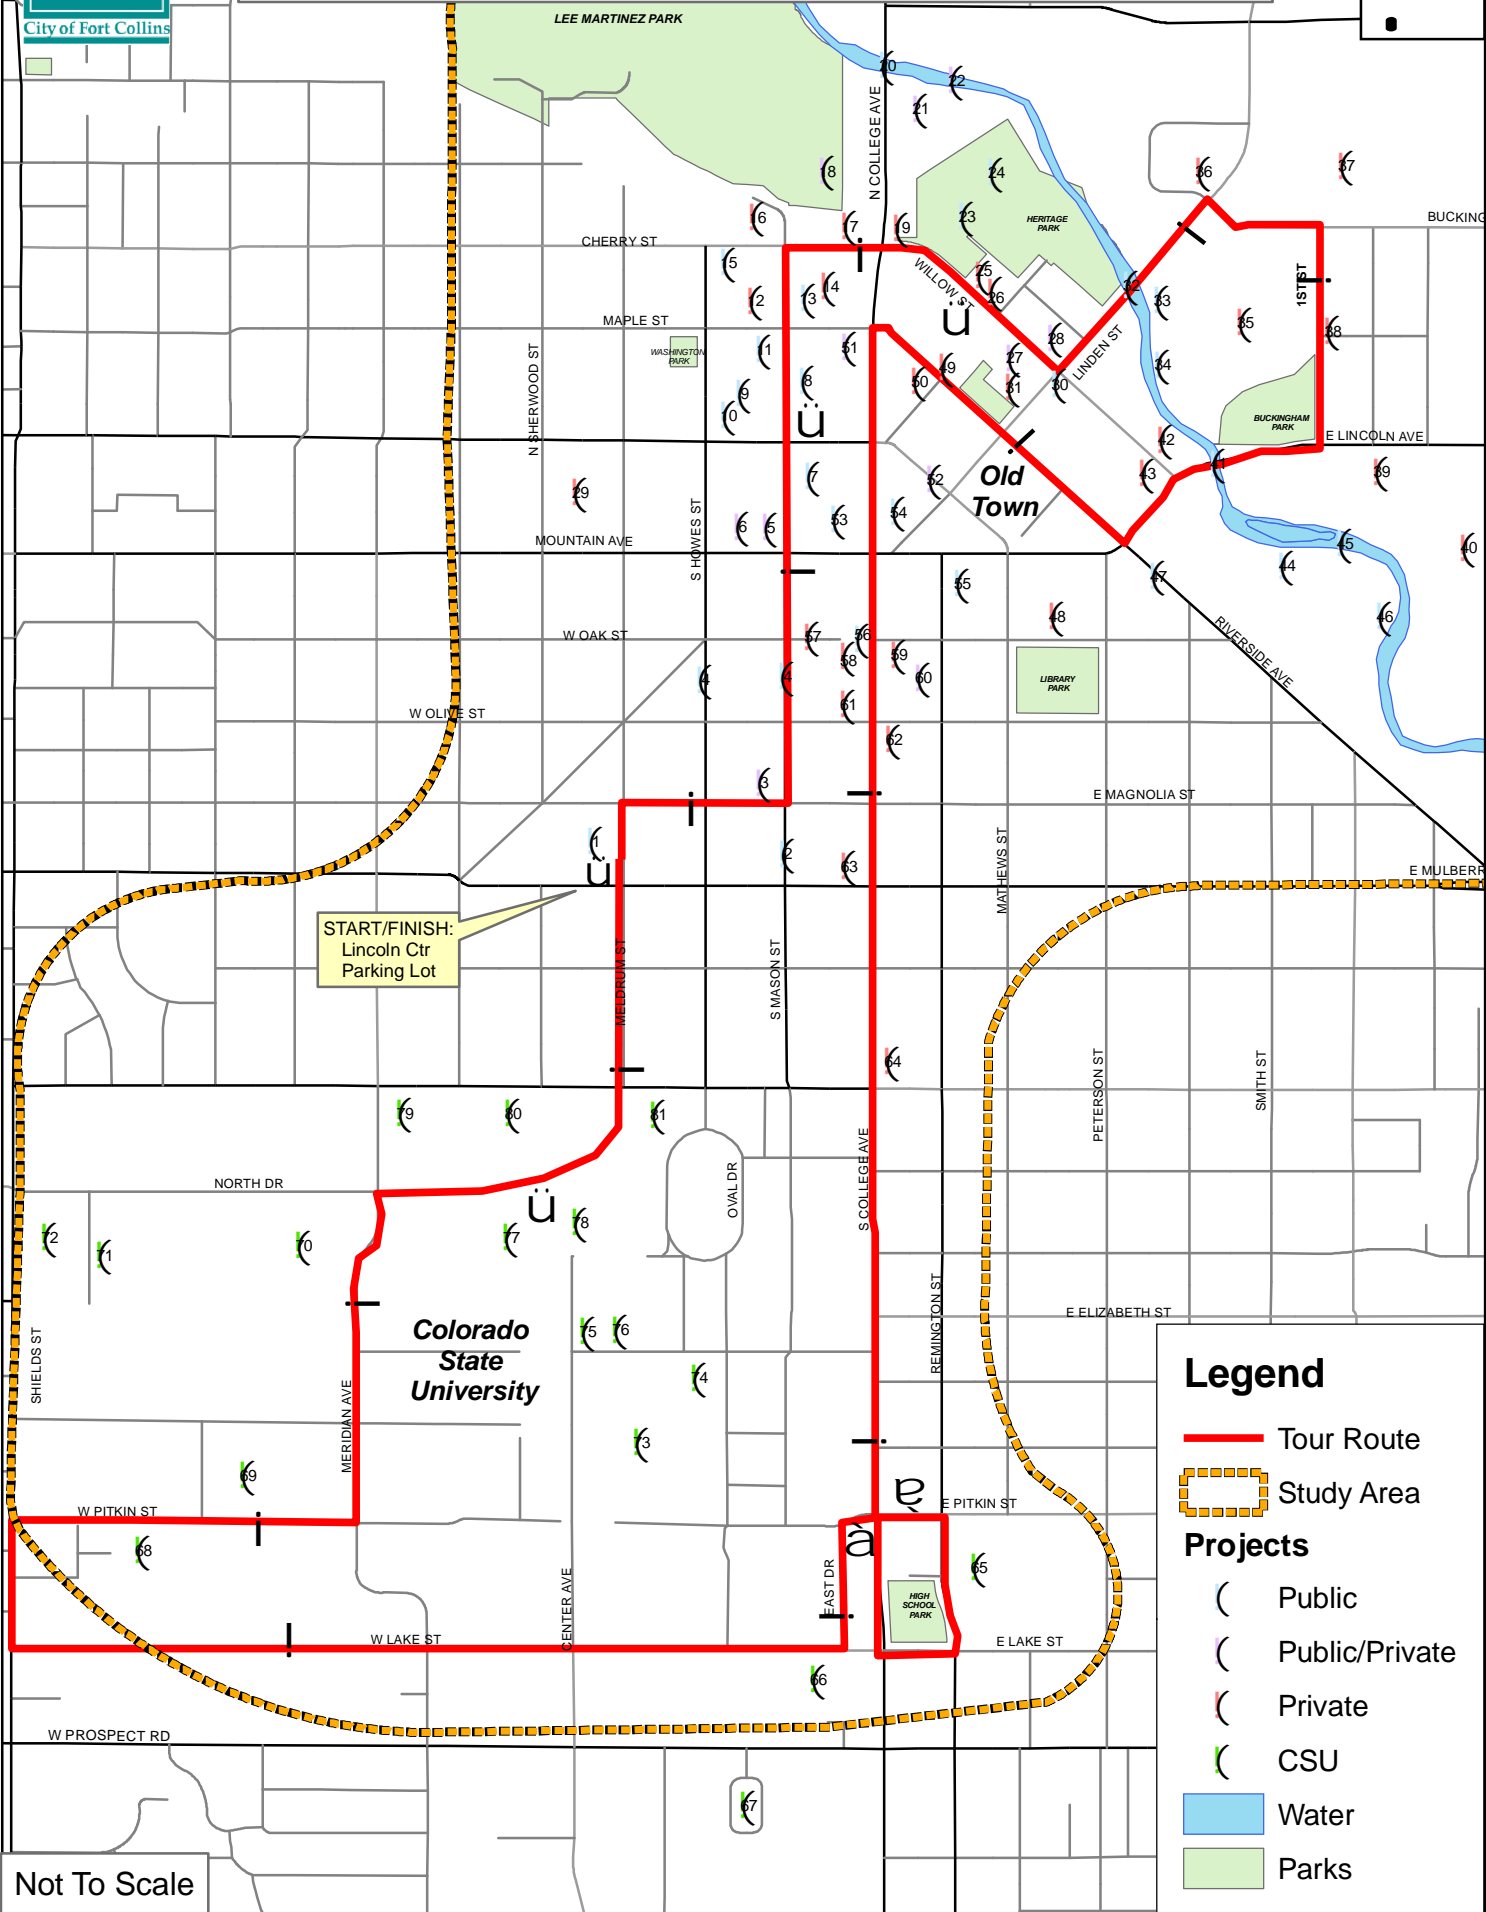

# UniverCity Connections - Bus Tour

START/FINISH:  
Lincoln Ctr  
Parking Lot

### Legend

- Tour Route
- Study Area