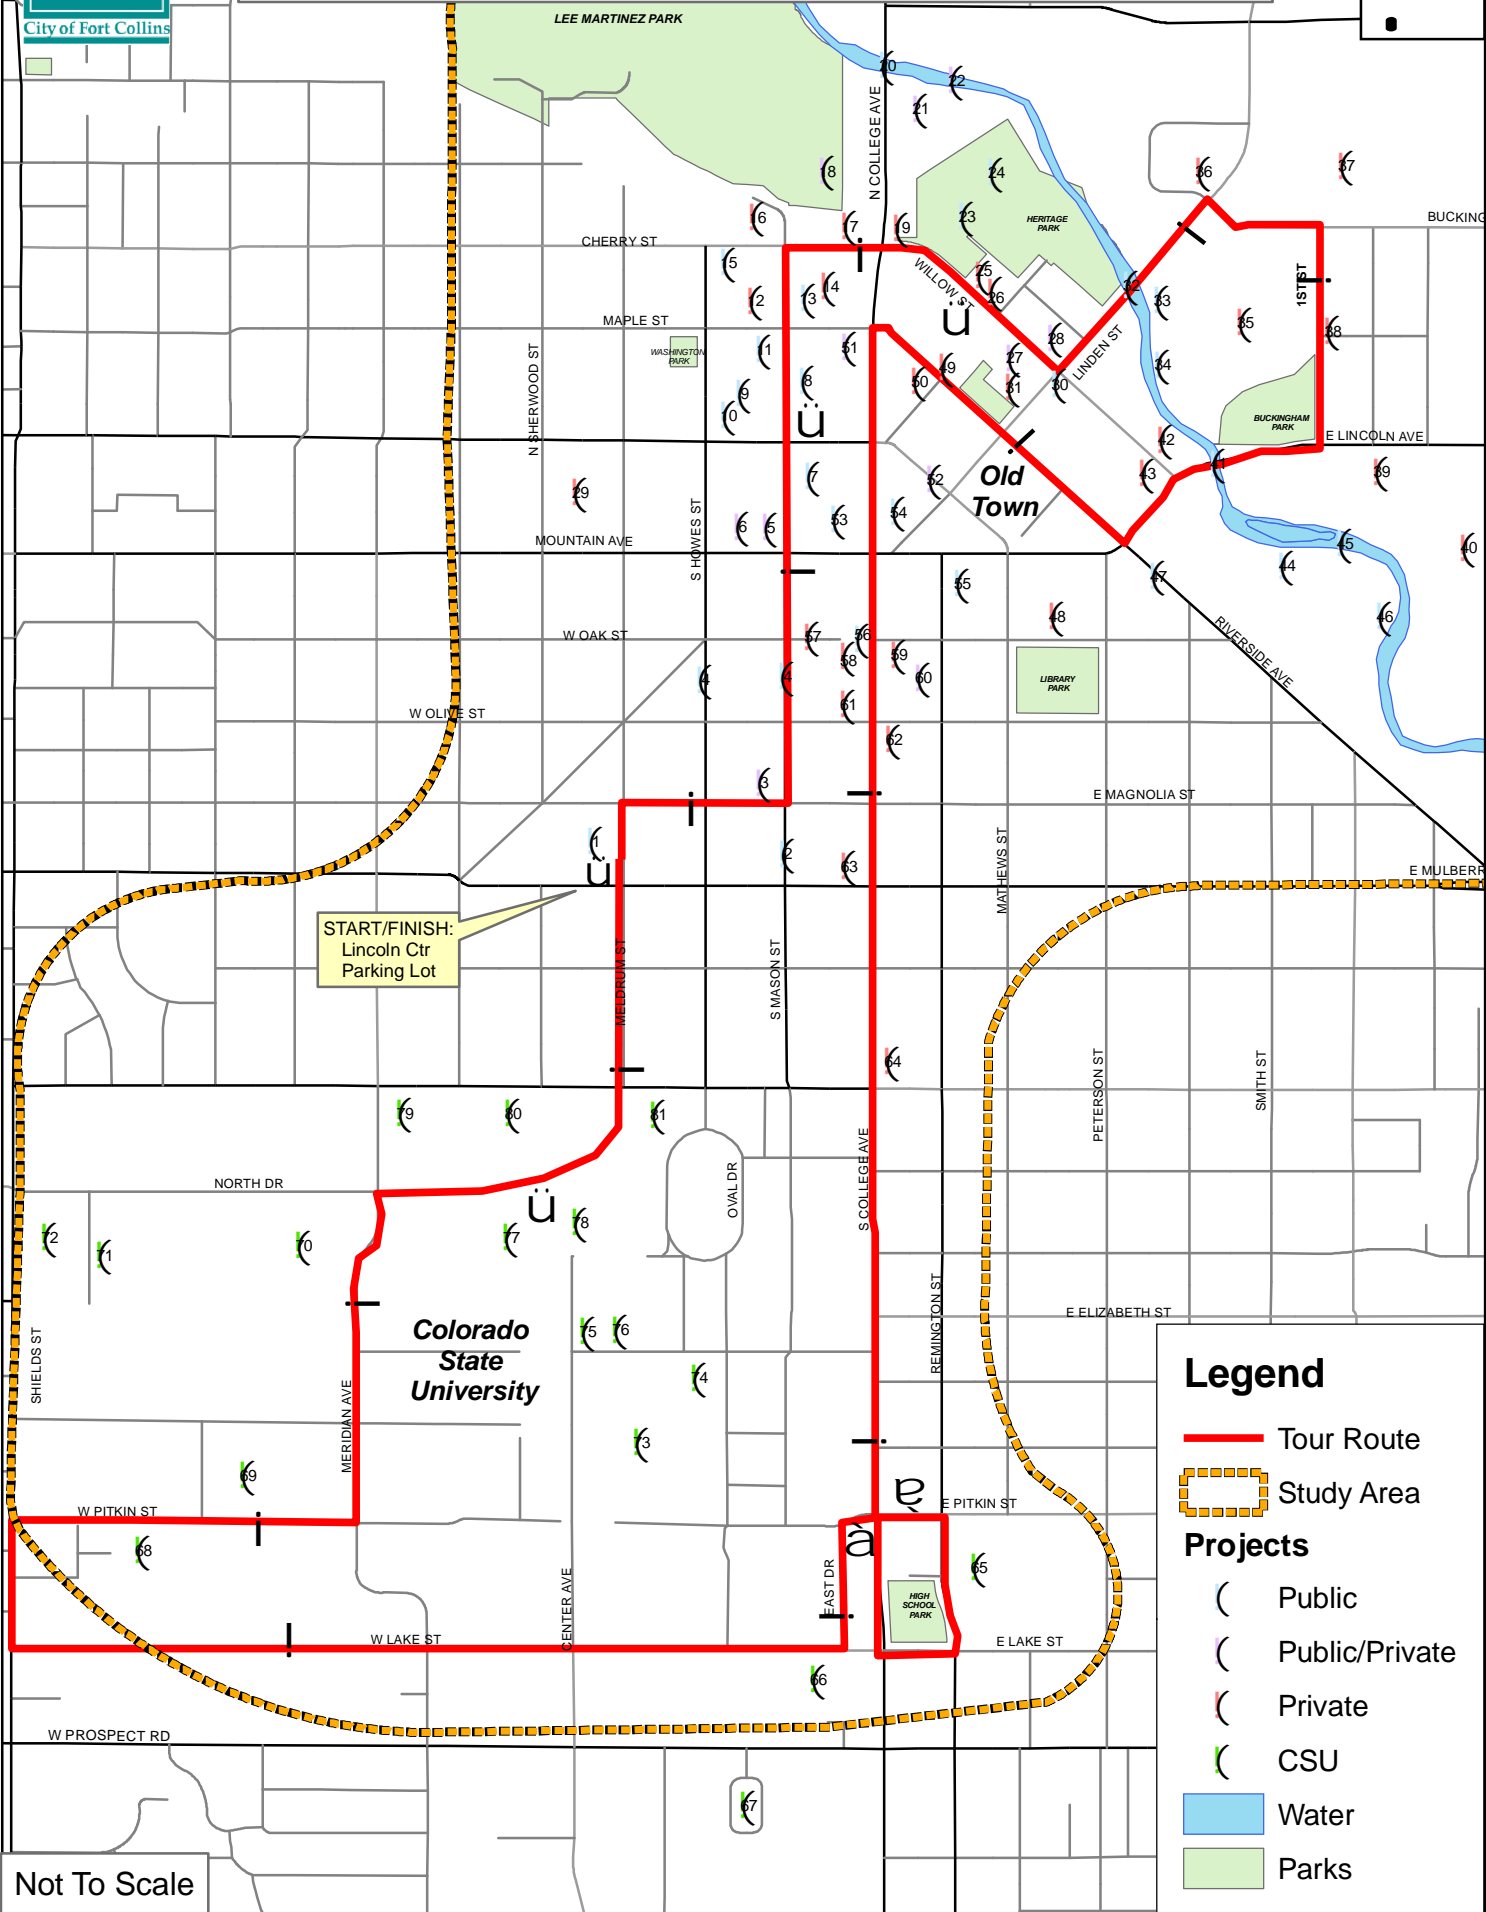

UniverCity Connections - Bus Tour

START/FINISH:
Lincoln Ctr
Parking Lot

Legend

- Tour Route
- Study Area

Projects

- () Public
- () Public/Private
- () Private
- () CSU
- Water
- Parks

Not To Scale